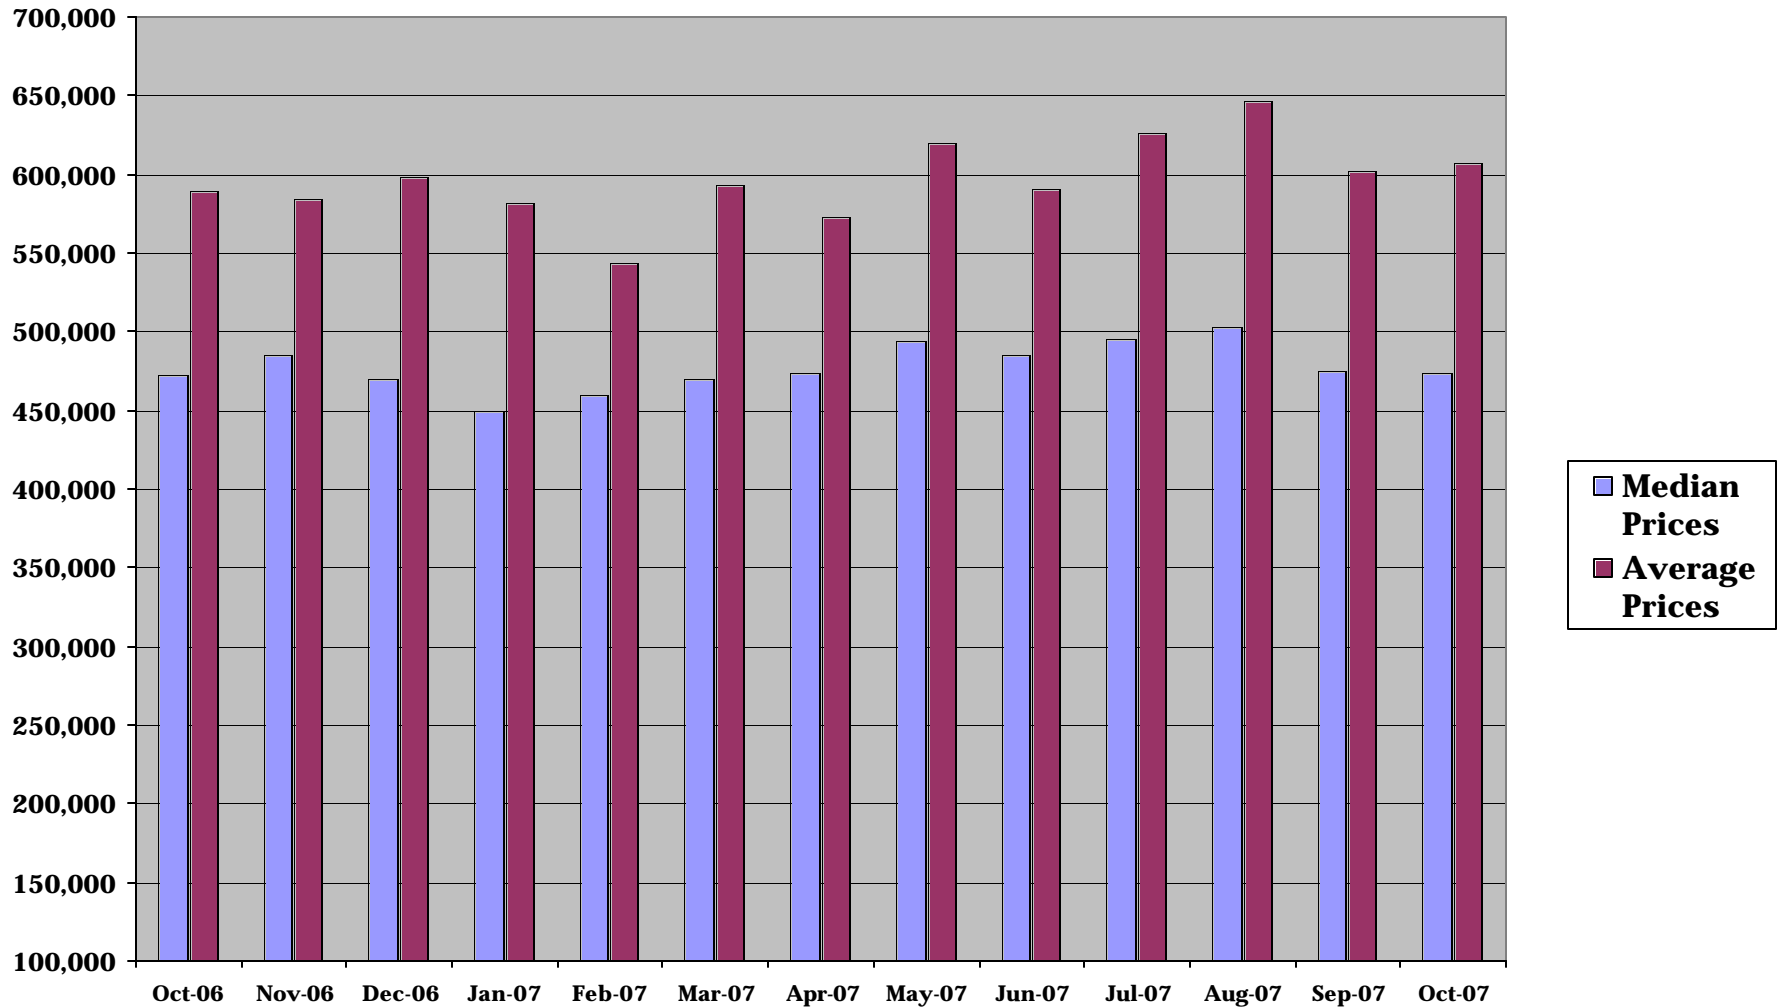

**Nassau County Median and Average Closing Prices
October 2006 - October 2007**

(in \$'s)

Source: Multiple Listing Service of Long Island, Inc.