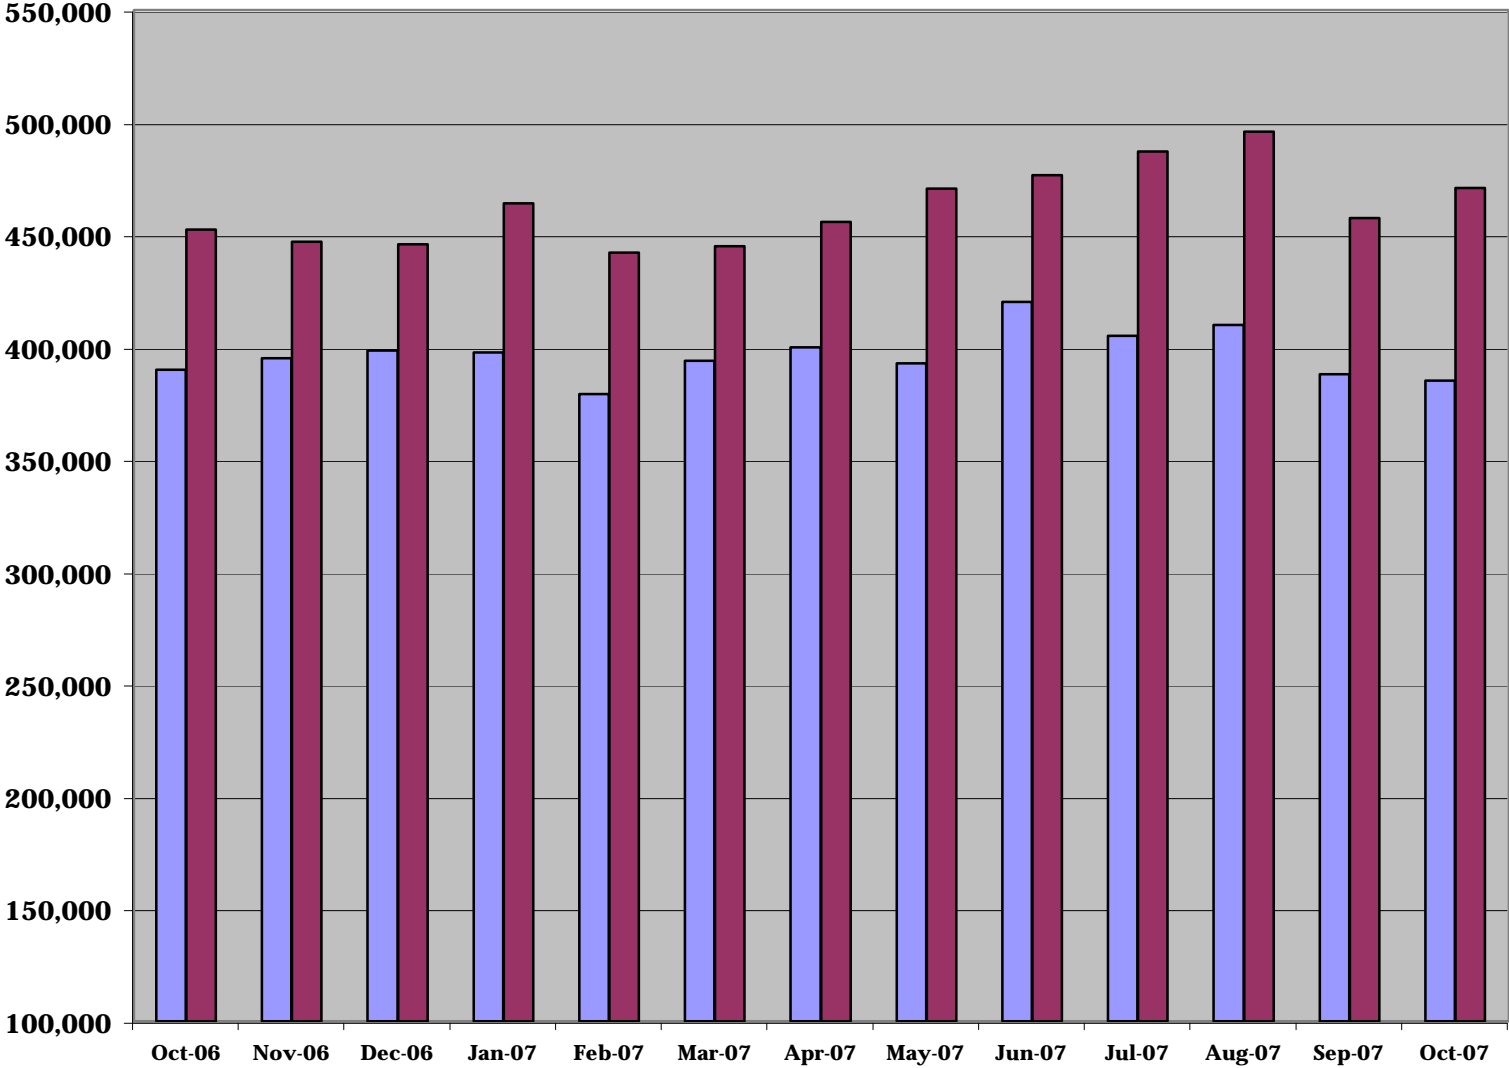

**Suffolk County Median and Average Closing Prices
October 2006 - October 2007**

(in \$'s)

■ Median Prices
■ Average Prices

Source: Multiple Listing Service of Long Island, Inc.